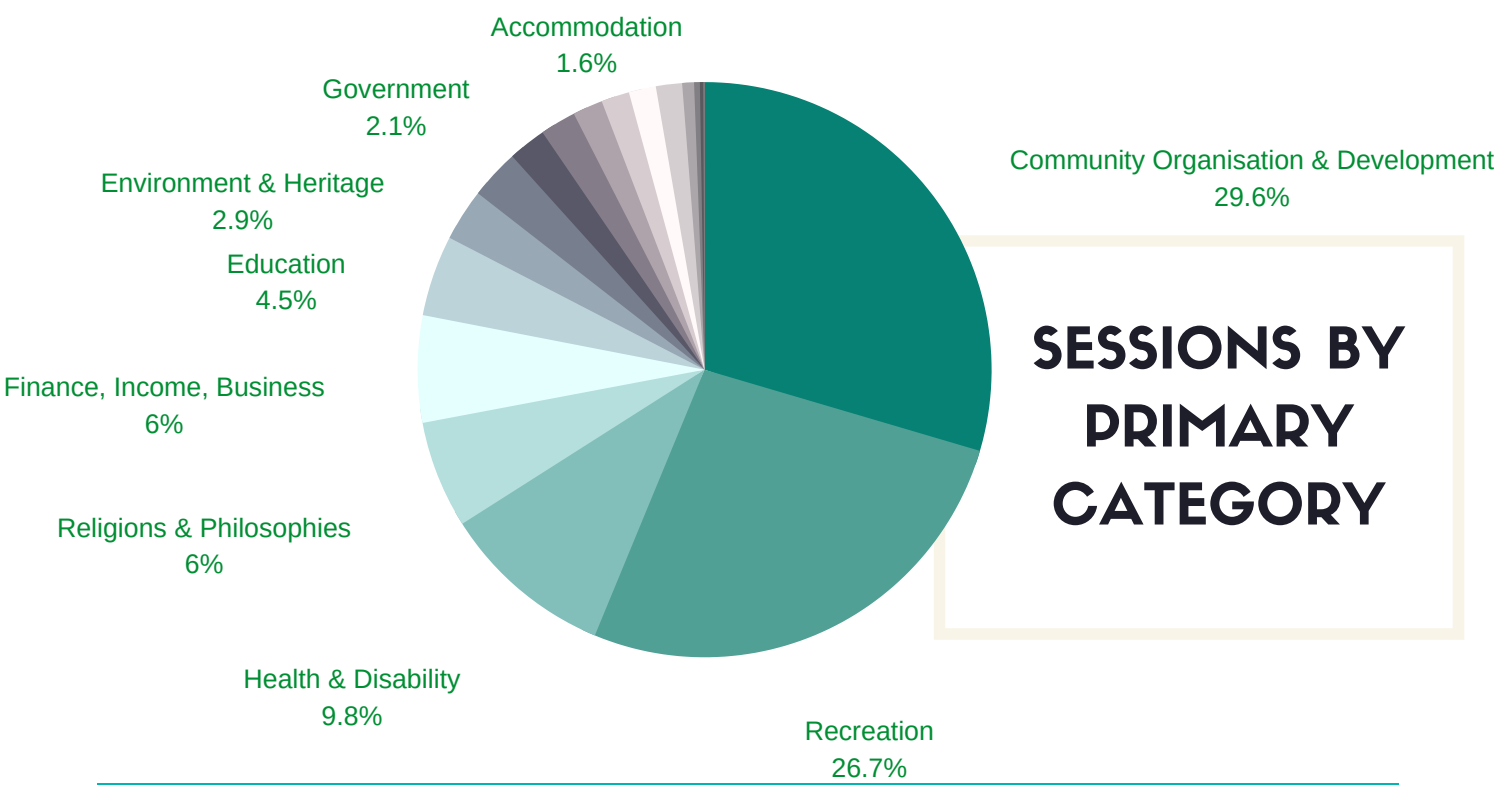

## WHAT ARE OUR COMMUNITY NEEDS?

18427 SESSIONS

1 JULY 2019 - 30 JUNE 2020

### TOP 25 LANDING PAGES: